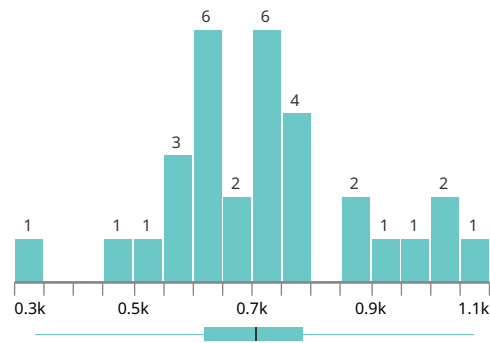

Data sources

Name	Location	Schema validation
uber_nyc.csv	tfs://peartherapeutics-wjwj/59243/uploads/59243/5329bb1d-b6bc-4cd2-abf5-961fa94dde22/uber_nyc.csv	✔ No schema changes found

jan_day_pickup_date

Type	Integer
Valid	31
Mismatched	0
Empty	0

Minimum	1
Lower quartile	8
Median	16
Upper quartile	24
Maximum	31

sum_pickups_Bronx

Type	Decimal
Valid	31
Mismatched	0
Empty	0

Minimum	337.00
Lower quartile	622.25
Median	707.00
Upper quartile	788.25
Maximum	1,075.00

sum_pickups_Brooklyn

Type	Decimal
Valid	31
Mismatched	0
Empty	0

Minimum	4,071.00
Lower quartile	7,956.25
Median	8,972.00
Upper quartile	12,076.00
Maximum	17,983.00

sum_pickups_Manhattan

Type	Decimal
Valid	31
Mismatched	0
Empty	0