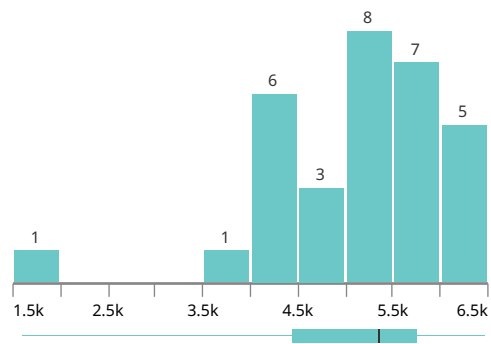

Minimum	1
Lower quartile	8
Median	16
Upper quartile	24
Maximum	31

sum_pickups_Bronx

Type	Decimal
Valid	31
Mismatched	0
Empty	0

Minimum	337.00
Lower quartile	622.25
Median	707.00
Upper quartile	788.25
Maximum	1,075.00

sum_pickups_Brooklyn

Type	Decimal
Valid	31
Mismatched	0
Empty	0

Minimum	4,071.00
Lower quartile	7,956.25
Median	8,972.00
Upper quartile	12,076.00
Maximum	17,983.00

sum_pickups_Manhattan

Type	Decimal
Valid	31
Mismatched	0
Empty	0

Minimum	19,242.00
Lower quartile	42,628.75
Median	49,347.00
Upper quartile	54,934.25
Maximum	68,945.00

sum_pickups_Queens

Type	Decimal
Valid	31
Mismatched	0
Empty	0

Minimum	1,613.00
Lower quartile	4,456.00
Median	5,360.00
Upper quartile	5,770.00
Maximum	6,486.00