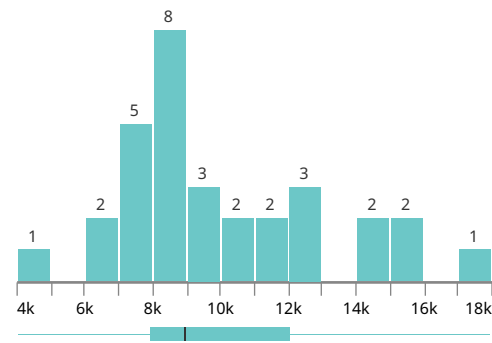

Minimum	1
Lower quartile	8
Median	16
Upper quartile	24
Maximum	31

sum_pickups_Bronx

Type	Decimal
Valid	31
Mismatched	0
Empty	0

Minimum	337.00
Lower quartile	622.25
Median	707.00
Upper quartile	788.25
Maximum	1,075.00

sum_pickups_Brooklyn

Type	Decimal
Valid	31
Mismatched	0
Empty	0

Minimum	4,071.00
Lower quartile	7,956.25
Median	8,972.00
Upper quartile	12,076.00
Maximum	17,983.00

sum_pickups_Manhattan

Type	Decimal
Valid	31
Mismatched	0
Empty	0

Minimum	19,242.00
Lower quartile	42,628.75
Median	49,347.00
Upper quartile	54,934.25
Maximum	68,945.00

sum_pickups_Queens

Type	Decimal
Valid	31
Mismatched	0
Empty	0

Minimum	1,613.00
Lower quartile	4,456.00
Median	5,360.00
Upper quartile	5,770.00
Maximum	6,486.00