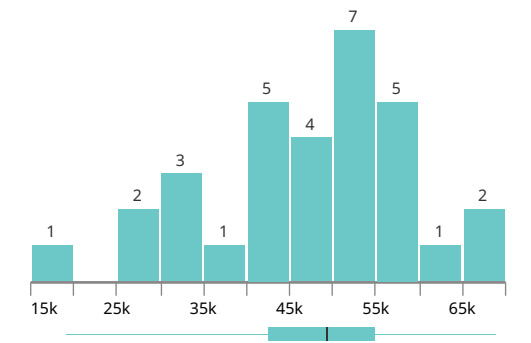

Minimum	1
Lower quartile	8
Median	16
Upper quartile	24
Maximum	31

sum_pickups_Bronx

Type	Decimal
Valid	31
Mismatched	0
Empty	0

Minimum	337.00
Lower quartile	622.25
Median	707.00
Upper quartile	788.25
Maximum	1,075.00

sum_pickups_Brooklyn

Type	Decimal
Valid	31
Mismatched	0
Empty	0

Minimum	4,071.00
Lower quartile	7,956.25
Median	8,972.00
Upper quartile	12,076.00
Maximum	17,983.00

sum_pickups_Manhattan

Type	Decimal
Valid	31
Mismatched	0
Empty	0

Minimum	19,242.00
Lower quartile	42,628.75
Median	49,347.00
Upper quartile	54,934.25
Maximum	68,945.00

sum_pickups_Queens

Type	Decimal
Valid	31
Mismatched	0
Empty	0

Minimum	1,613.00
Lower quartile	4,456.00
Median	5,360.00
Upper quartile	5,770.00
Maximum	6,486.00