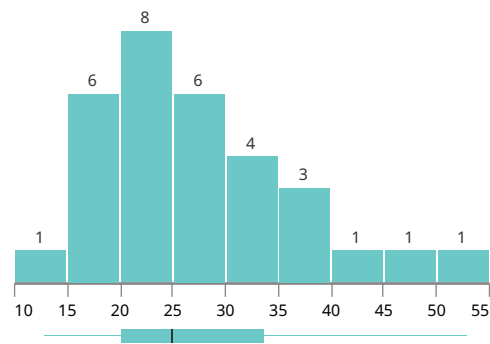

sum_pickups_Brooklyn

Type	Decimal
Valid	31
Mismatched	0
Empty	0

Minimum	4,071.00
Lower quartile	7,956.25
Median	8,972.00
Upper quartile	12,076.00
Maximum	17,983.00

sum_pickups_Manhattan

Type	Decimal
Valid	31
Mismatched	0
Empty	0

Minimum	19,242.00
Lower quartile	42,628.75
Median	49,347.00
Upper quartile	54,934.25
Maximum	68,945.00

sum_pickups_Queens

Type	Decimal
Valid	31
Mismatched	0
Empty	0

Minimum	1,613.00
Lower quartile	4,456.00
Median	5,360.00
Upper quartile	5,770.00
Maximum	6,486.00

sum_pickups_Staten Island

Type	Decimal
Valid	31
Mismatched	0
Empty	0

Minimum	13.00
Lower quartile	20.25
Median	25.00
Upper quartile	33.75
Maximum	53.00