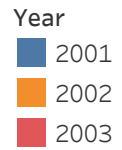

Weekly Challenge 222 - Where There's a Whale There's a Way

Sum of Average KM for Whale for each Whale Species broken down by Year. Color shows details about Year. The marks are labeled by Pod ID.

Weekly Challenge 222 - Where There's a Whale There's a Way