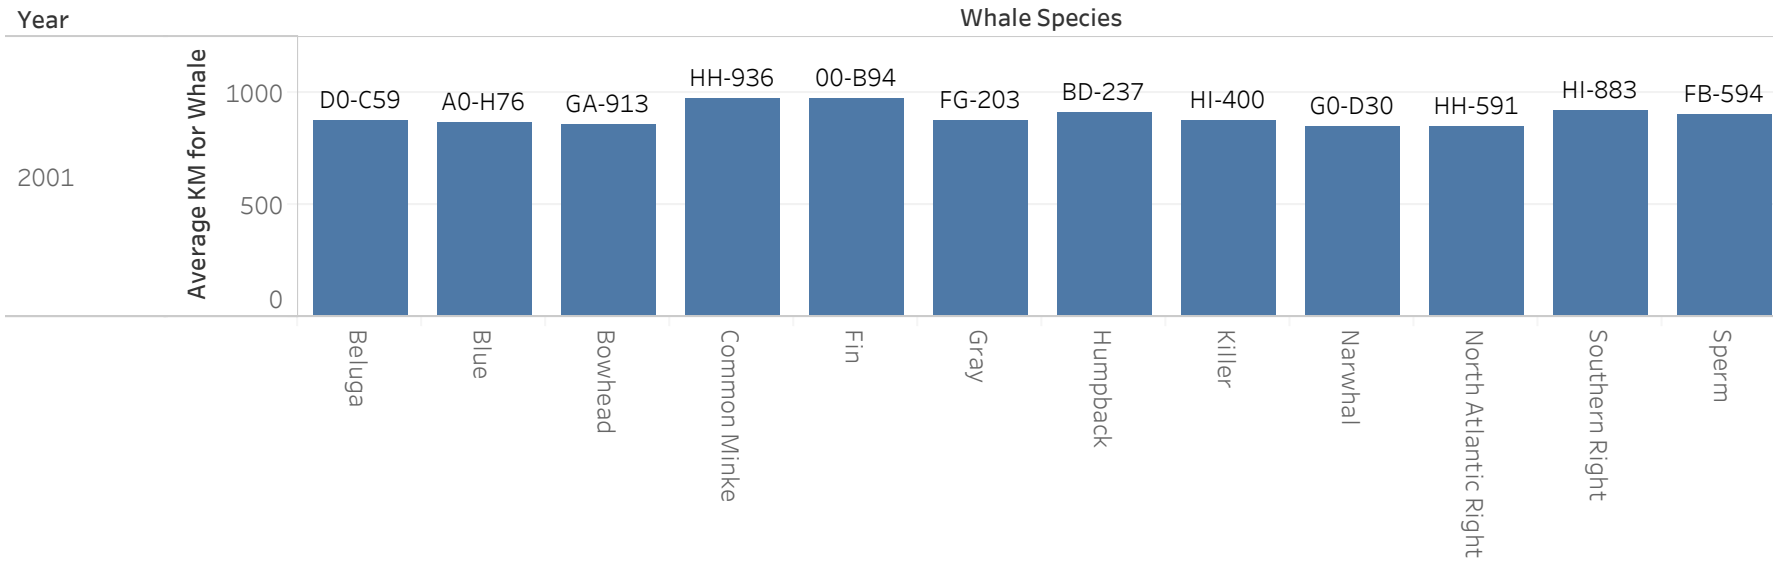

Weekly Challenge 222 - Where There's a Whale There's a Way

Sum of Average KM for Whale for each Whale Species broken down by Year. Color shows details about Year. The marks are labeled by Pod ID.

Weekly Challenge 222 - Where There's a Whale There's a Way

Sum of Average KM for Whale for each Whale Species broken down by Year. Color shows details about Year. The marks are labeled by Pod ID.

Weekly Challenge 222 - Where There's a Whale There's a Way

Sum of Average KM for Whale for each Whale Species broken down by Year. Color shows details about Year. The marks are labeled by Pod ID.