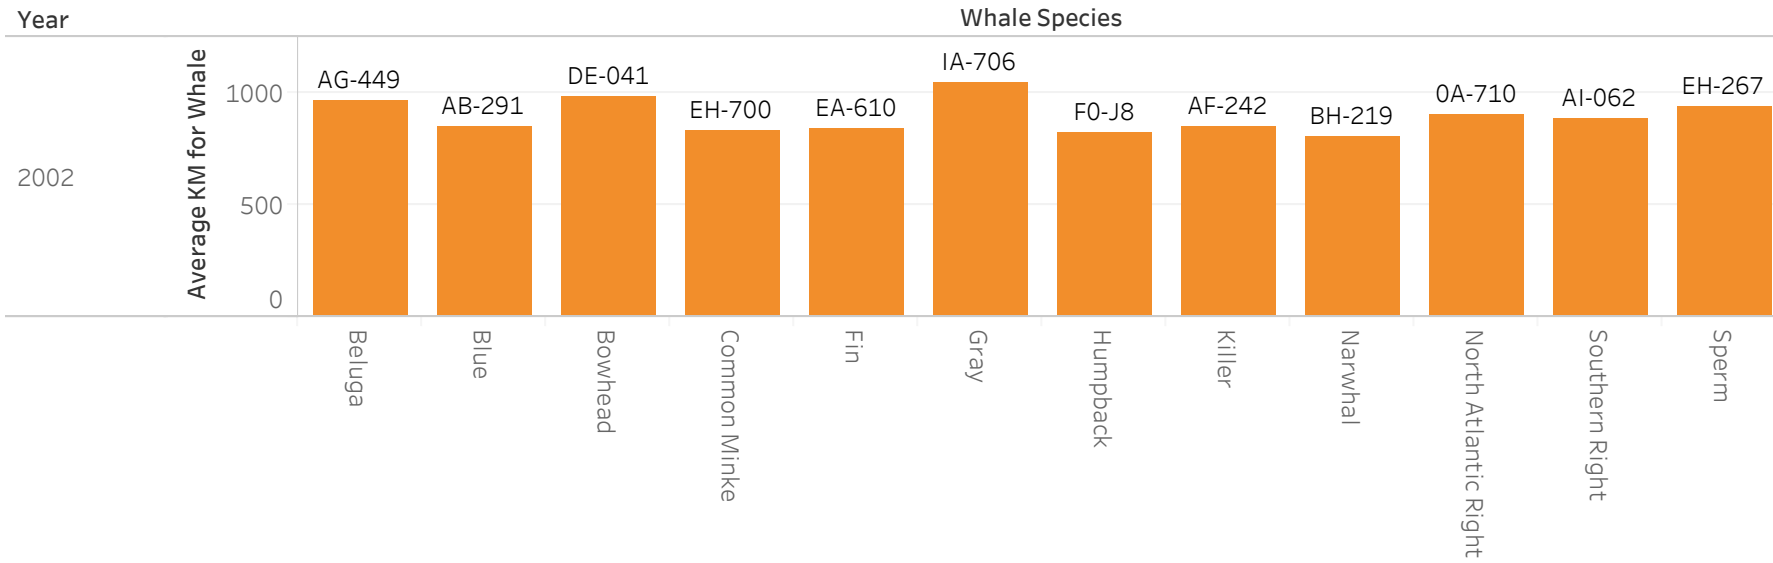

Weekly Challenge 222 - Where There's a Whale There's a Way

Sum of Average KM for Whale for each Whale Species broken down by Year. Color shows details about Year. The marks are labeled by Pod ID.

Weekly Challenge 222 - Where There's a Whale There's a Way

Sum of Average KM for Whale for each Whale Species broken down by Year. Color shows details about Year. The marks are labeled by Pod ID.

Weekly Challenge 222 - Where There's a Whale There's a Way

Sum of Average KM for Whale for each Whale Species broken down by Year. Color shows details about Year. The marks are labeled by Pod ID.