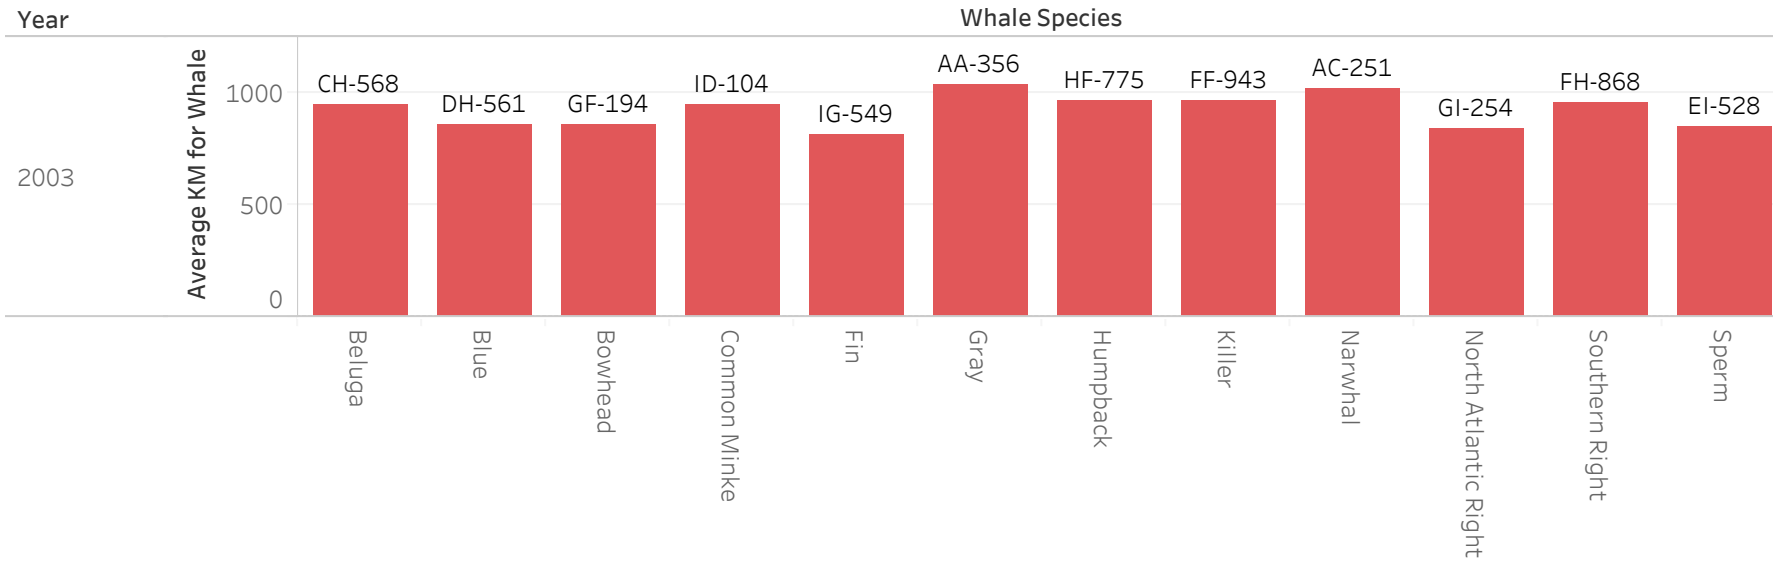

Weekly Challenge 222 - Where There's a Whale There's a Way

Sum of Average KM for Whale for each Whale Species broken down by Year. Color shows details about Year. The marks are labeled by Pod ID.

Weekly Challenge 222 - Where There's a Whale There's a Way

Sum of Average KM for Whale for each Whale Species broken down by Year. Color shows details about Year. The marks are labeled by Pod ID.

Weekly Challenge 222 - Where There's a Whale There's a Way

Sum of Average KM for Whale for each Whale Species broken down by Year. Color shows details about Year. The marks are labeled by Pod ID.