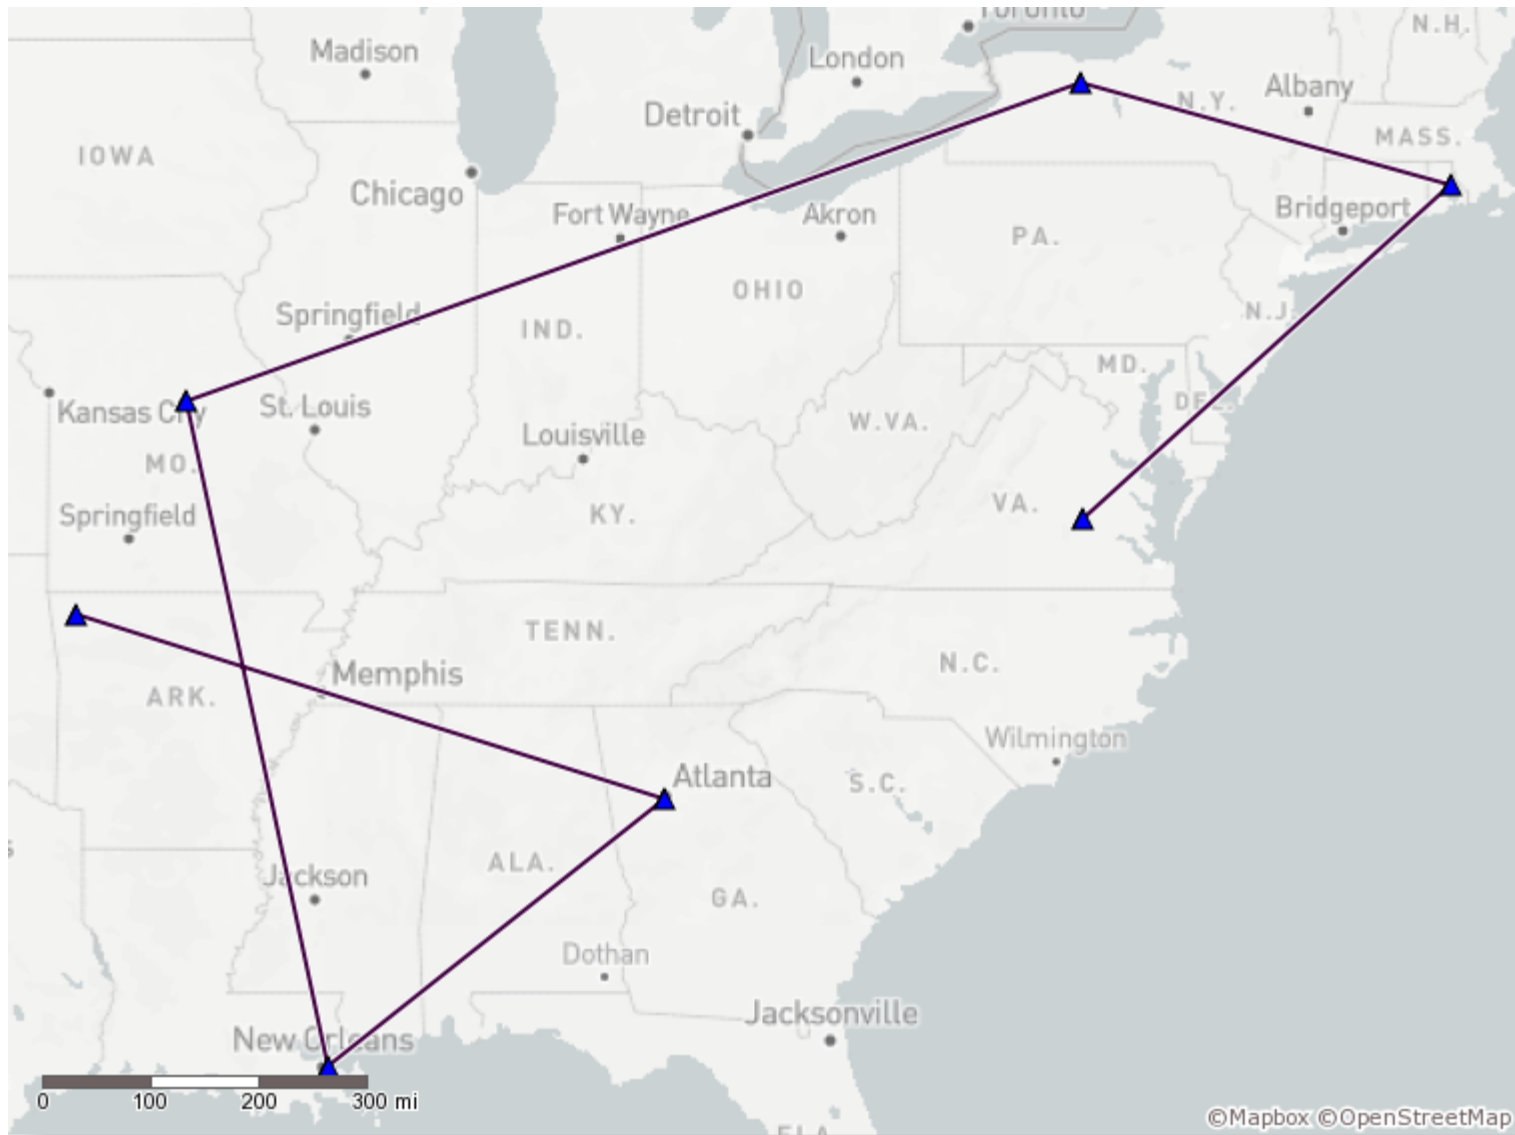

Challenge #6: Spatial Route

April 14, 2020

REP	LengthMi
Cathy	6,777
Dan	6,221
Diana	9,078
James	6,157
Mark	3,211
Scott	4,179
Steve	4,250

Challenge #6: Spatial Route

April 14, 2020

Created By Sudhakar Soundrapandi.

Challenge #6: Spatial Route

April 14, 2020

Created By Sudhakar Soundrapandi.

Challenge #6: Spatial Route

April 14, 2020

Created By Sudhakar Soundrapandi.

Challenge #6: Spatial Route

April 14, 2020

Created By Sudhakar Soundrapandi.

Challenge #6: Spatial Route

April 14, 2020

Created By Sudhakar Soundrapandi.

Challenge #6: Spatial Route

April 14, 2020

Created By Sudhakar Soundrapandi.

Challenge #6: Spatial Route