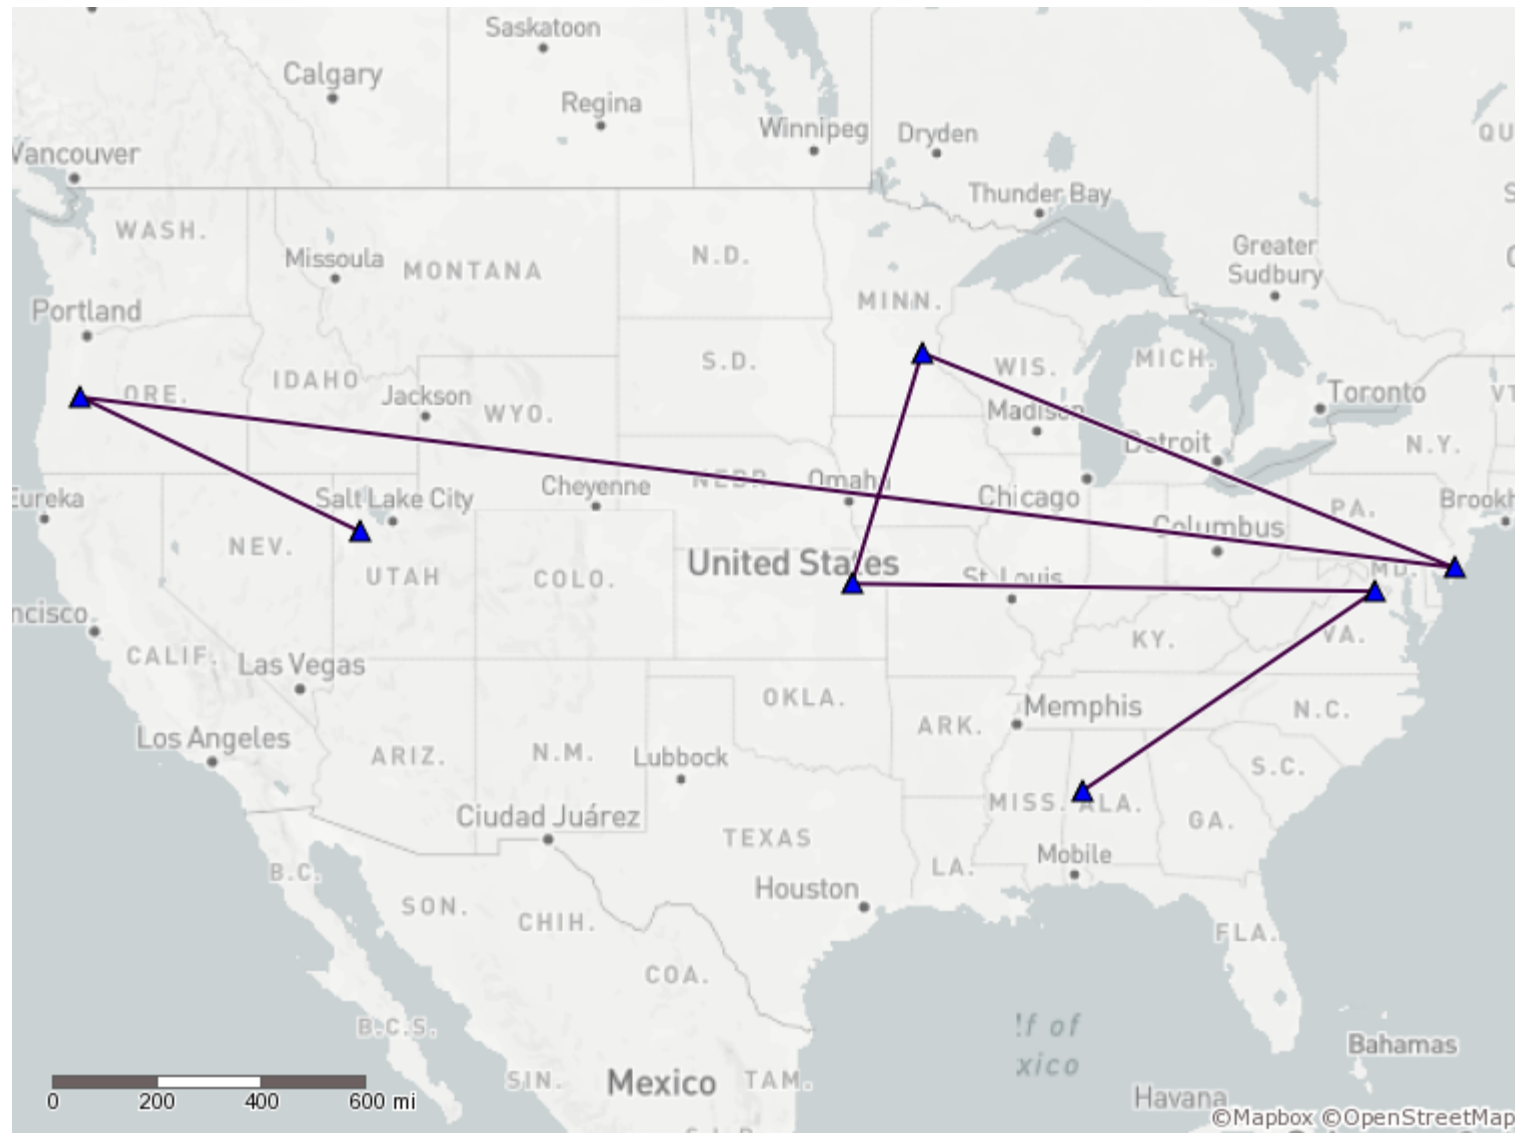

Challenge #6: Spatial Route

April 14, 2020

REP	LengthMi
Cathy	6,777
Dan	6,221
Diana	9,078
James	6,157
Mark	3,211
Scott	4,179
Steve	4,250

Challenge #6: Spatial Route

April 14, 2020

Created By Sudhakar Soundrapandi.

Challenge #6: Spatial Route

April 14, 2020

Created By Sudhakar Soundrapandi.

Challenge #6: Spatial Route

April 14, 2020

Created By Sudhakar Soundrapandi.

Challenge #6: Spatial Route

April 14, 2020

Created By Sudhakar Soundrapandi.

Challenge #6: Spatial Route

April 14, 2020

Created By Sudhakar Soundrapandi.

Challenge #6: Spatial Route

April 14, 2020

Created By Sudhakar Soundrapandi.

Challenge #6: Spatial Route