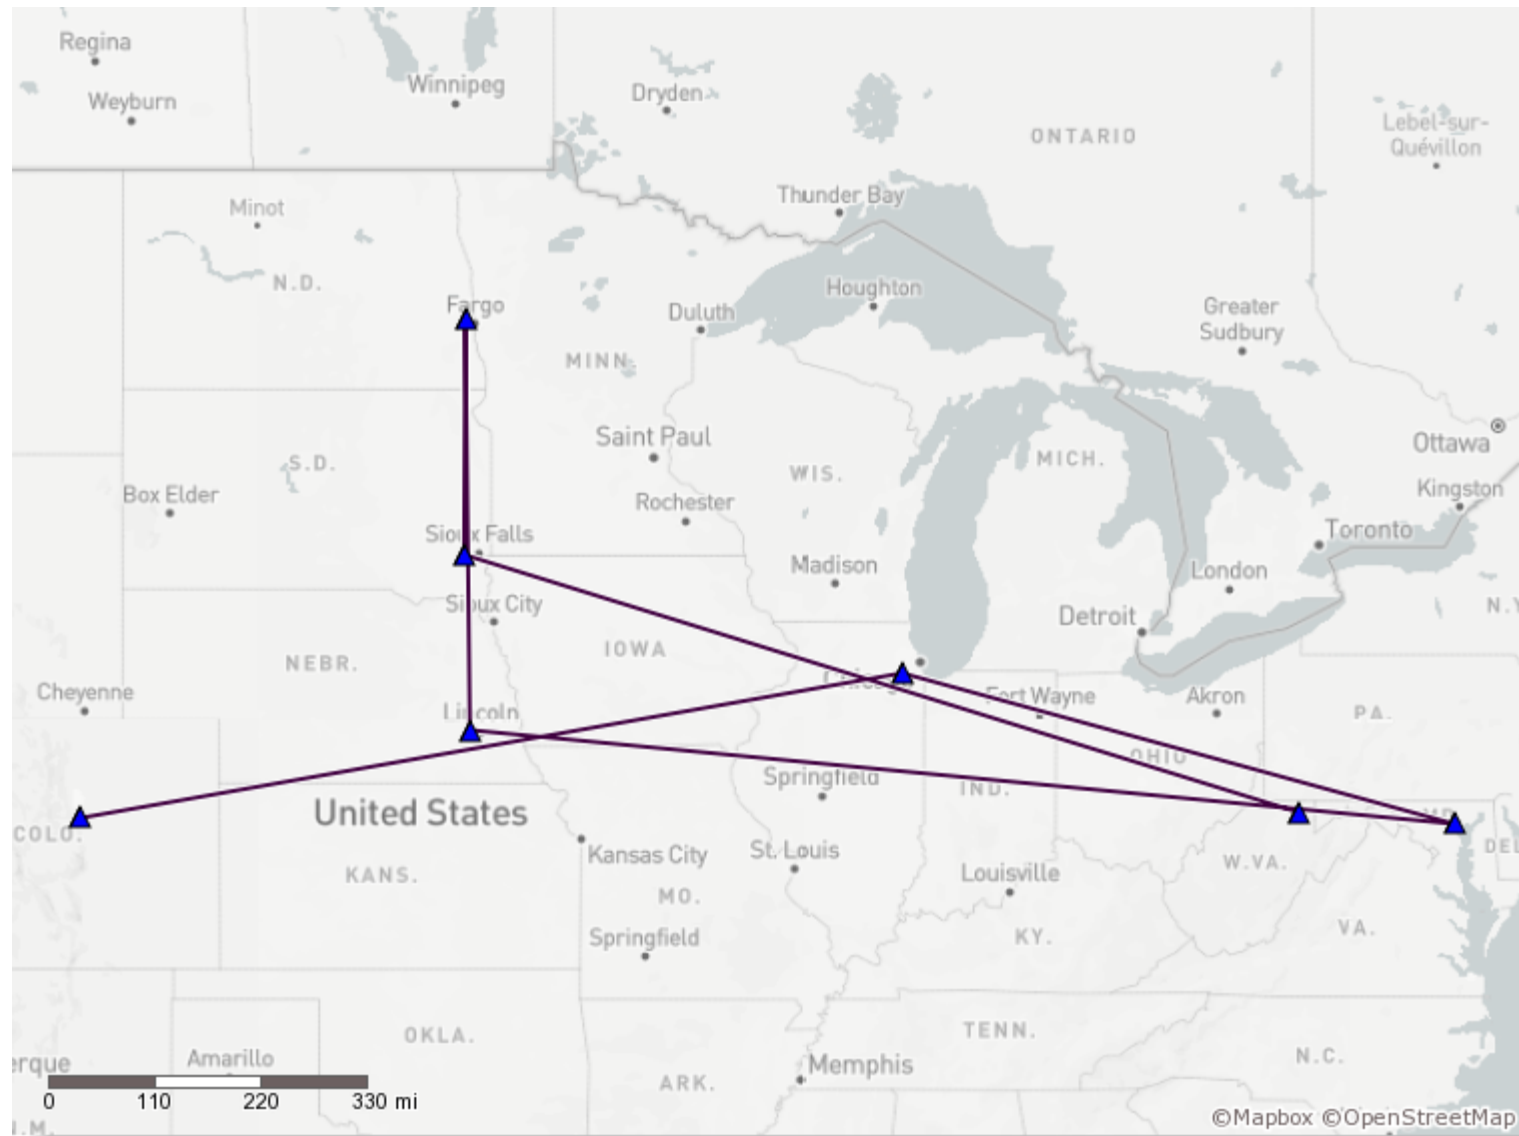

Challenge #6: Spatial Route

April 14, 2020

Created By Sudhakar Soundrapandi.

Challenge #6: Spatial Route

April 14, 2020

Created By Sudhakar Soundrapandi.

Challenge #6: Spatial Route

April 14, 2020

Created By Sudhakar Soundrapandi.

Challenge #6: Spatial Route

April 14, 2020

Created By Sudhakar Soundrapandi.

Challenge #6: Spatial Route

April 14, 2020

Created By Sudhakar Soundrapandi.

Challenge #6: Spatial Route