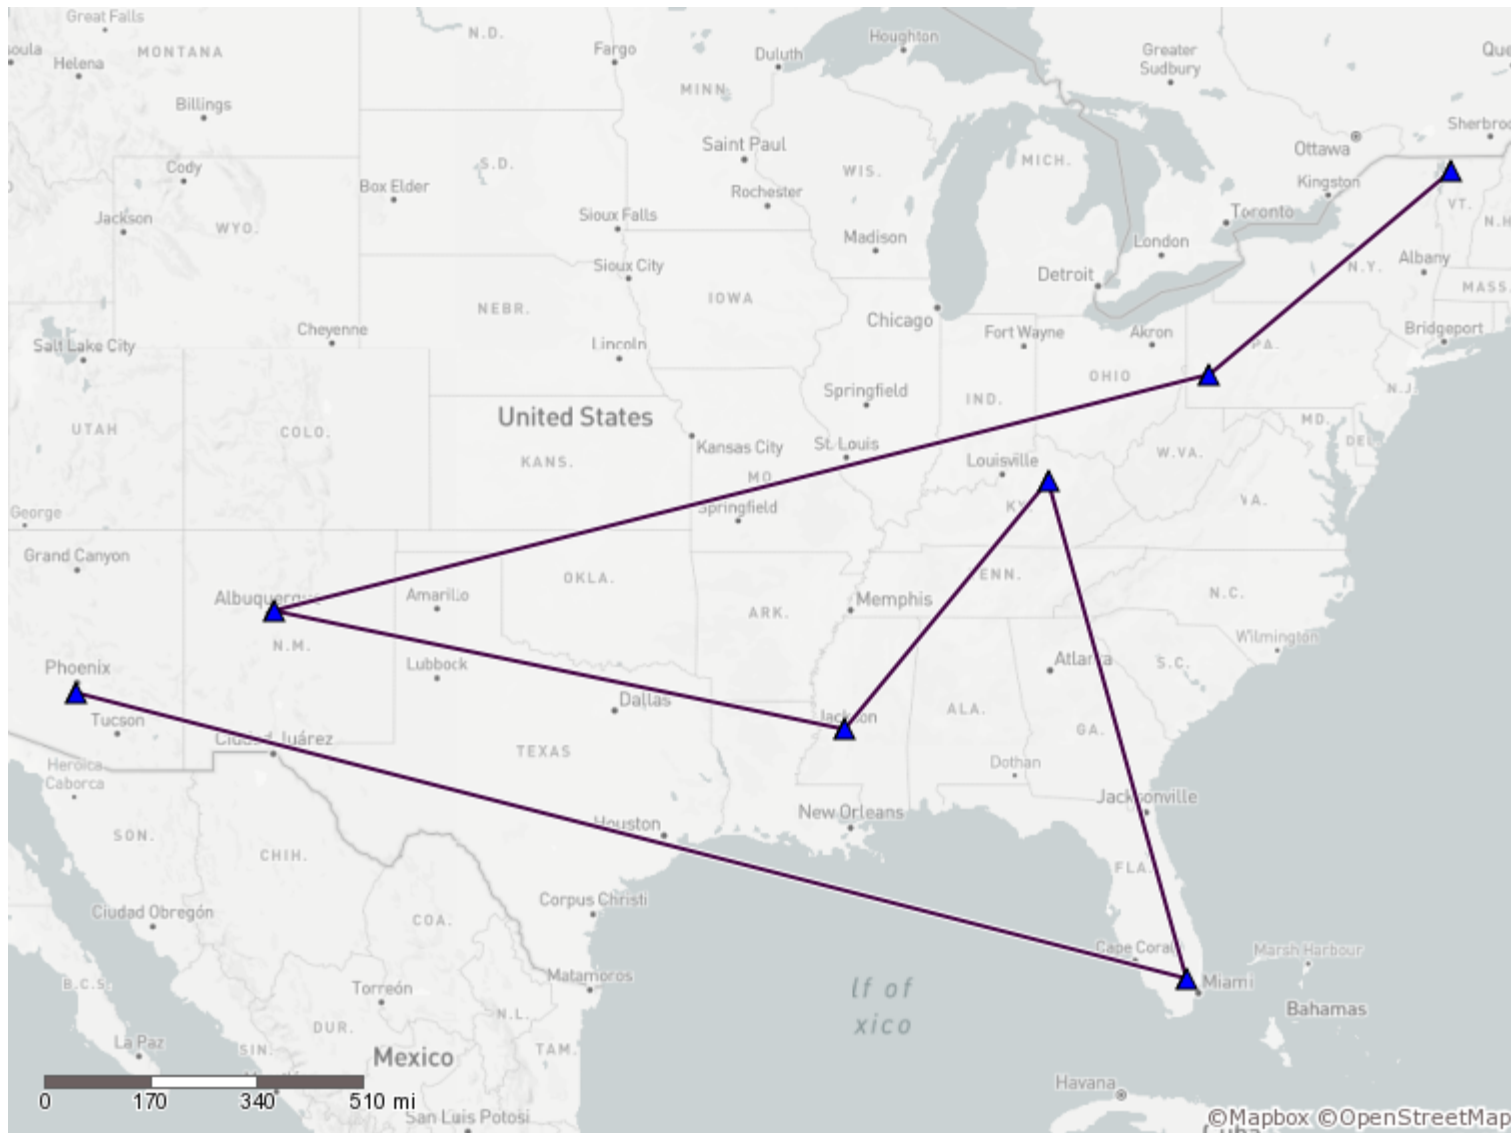

Challenge #6: Spatial Route

April 14, 2020

REP	LengthMi
Cathy	6,777
Dan	6,221
Diana	9,078
James	6,157
Mark	3,211
Scott	4,179
Steve	4,250

Challenge #6: Spatial Route

April 14, 2020

Created By Sudhakar Soundrapandi.

Challenge #6: Spatial Route

April 14, 2020

Created By Sudhakar Soundrapandi.

Challenge #6: Spatial Route

April 14, 2020

Created By Sudhakar Soundrapandi.

Challenge #6: Spatial Route

April 14, 2020

Created By Sudhakar Soundrapandi.

Challenge #6: Spatial Route

April 14, 2020

Created By Sudhakar Soundrapandi.

Challenge #6: Spatial Route

April 14, 2020

Created By Sudhakar Soundrapandi.

Challenge #6: Spatial Route