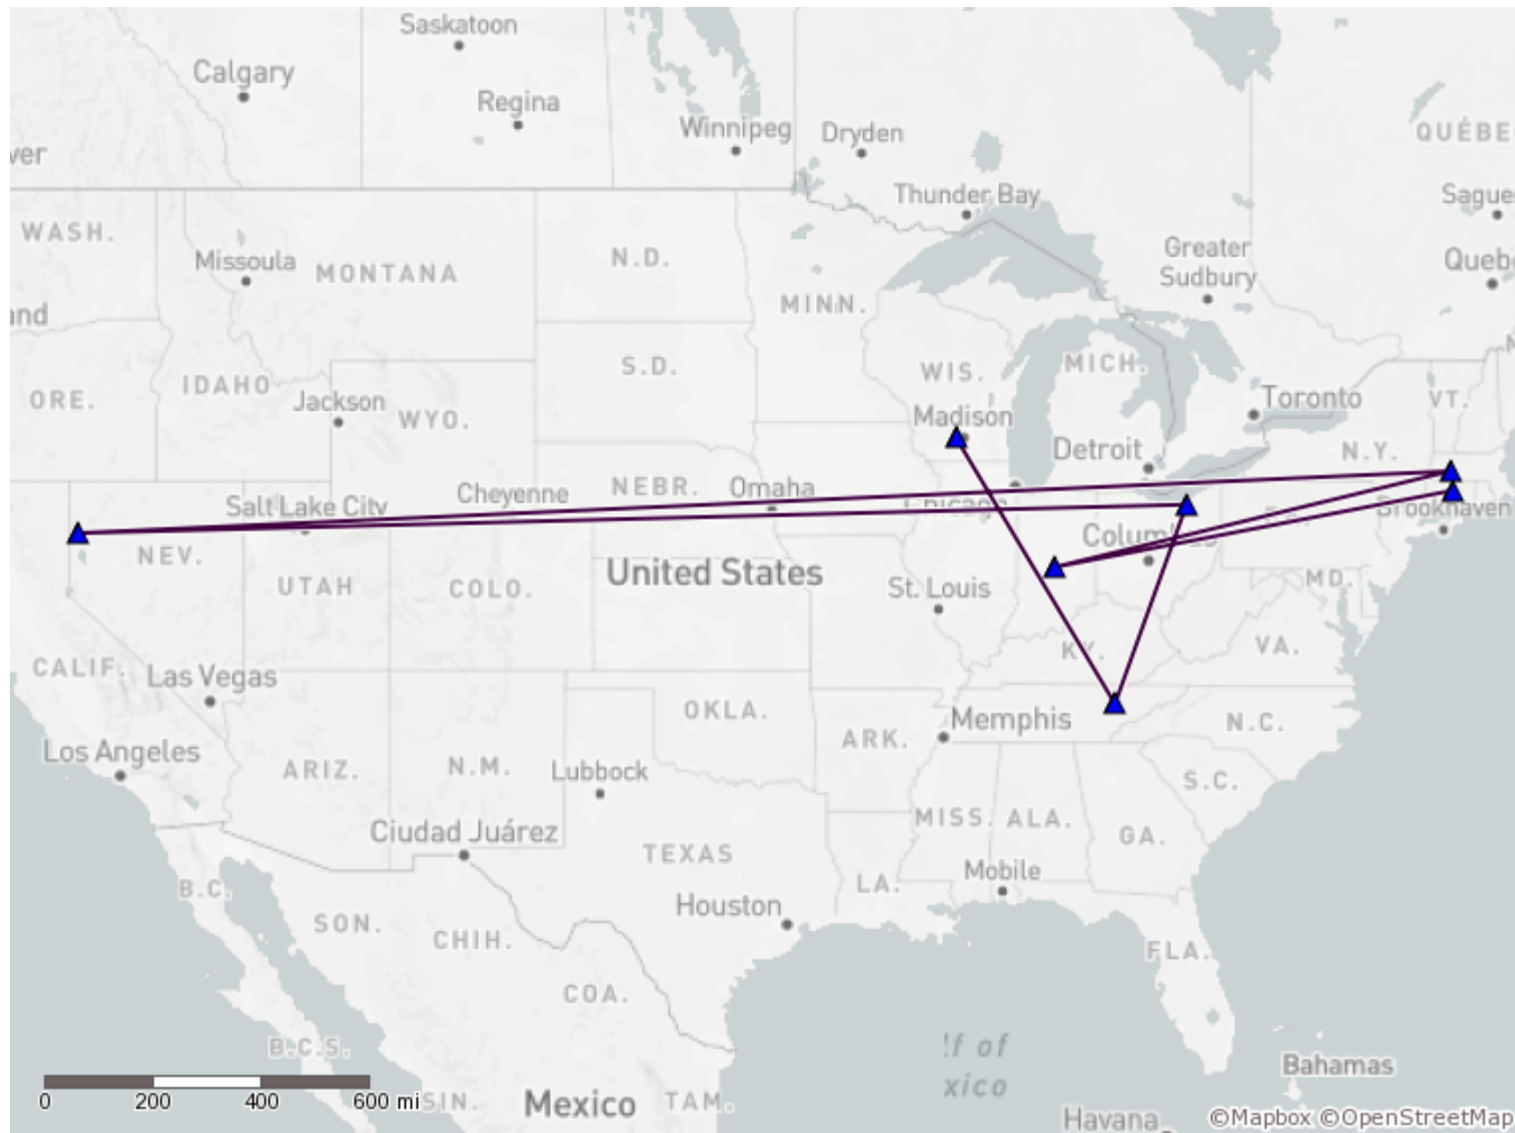

Challenge #6: Spatial Route

April 14, 2020

REP	LengthMi
Cathy	6,777
Dan	6,221
Diana	9,078
James	6,157
Mark	3,211
Scott	4,179
Steve	4,250

Challenge #6: Spatial Route

April 14, 2020

Created By Sudhakar Soundrapandi.

Challenge #6: Spatial Route

April 14, 2020

Created By Sudhakar Soundrapandi.

Challenge #6: Spatial Route

April 14, 2020

Created By Sudhakar Soundrapandi.

Challenge #6: Spatial Route

April 14, 2020

Created By Sudhakar Soundrapandi.

Challenge #6: Spatial Route

April 14, 2020

Created By Sudhakar Soundrapandi.

Challenge #6: Spatial Route

April 14, 2020

Created By Sudhakar Soundrapandi.

Challenge #6: Spatial Route