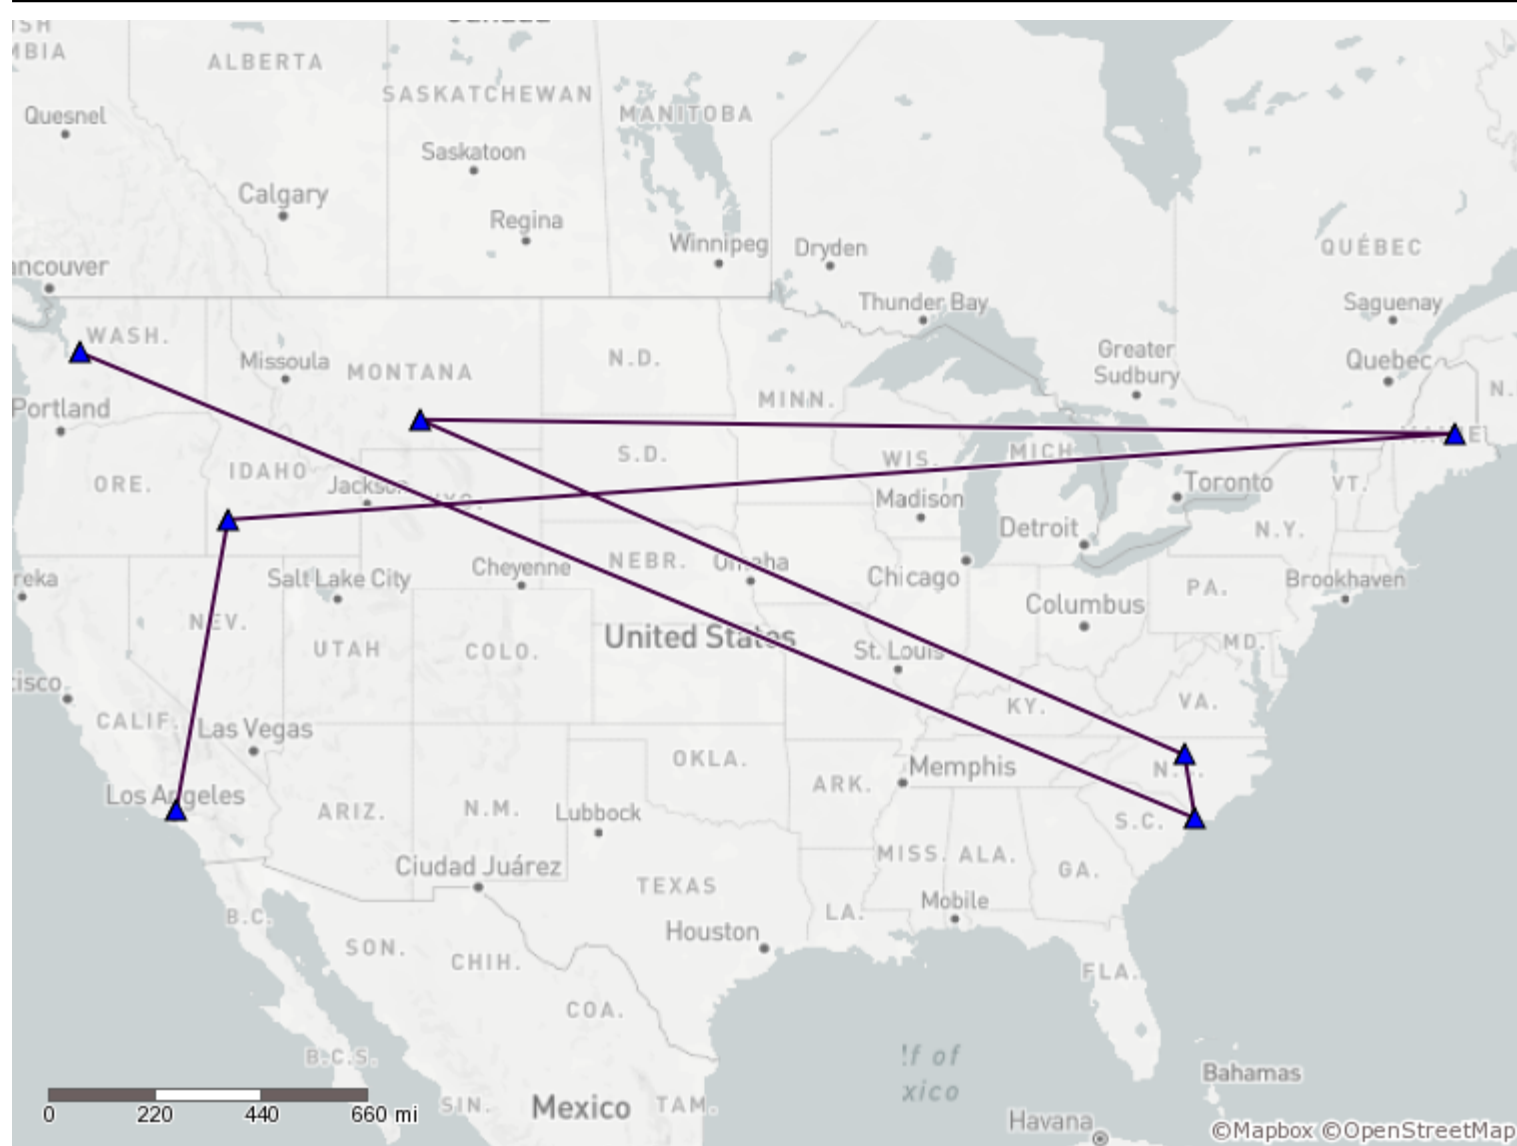

Challenge #6: Spatial Route

April 14, 2020

REP	LengthMi
Cathy	6,777
Dan	6,221
Diana	9,078
James	6,157
Mark	3,211
Scott	4,179
Steve	4,250

Challenge #6: Spatial Route

April 14, 2020

Created By Sudhakar Soundrapandi.

Challenge #6: Spatial Route

April 14, 2020

Created By Sudhakar Soundrapandi.

Challenge #6: Spatial Route

April 14, 2020

Created By Sudhakar Soundrapandi.

Challenge #6: Spatial Route

April 14, 2020

Created By Sudhakar Soundrapandi.

Challenge #6: Spatial Route

April 14, 2020

Created By Sudhakar Soundrapandi.

Challenge #6: Spatial Route

April 14, 2020

Created By Sudhakar Soundrapandi.

Challenge #6: Spatial Route