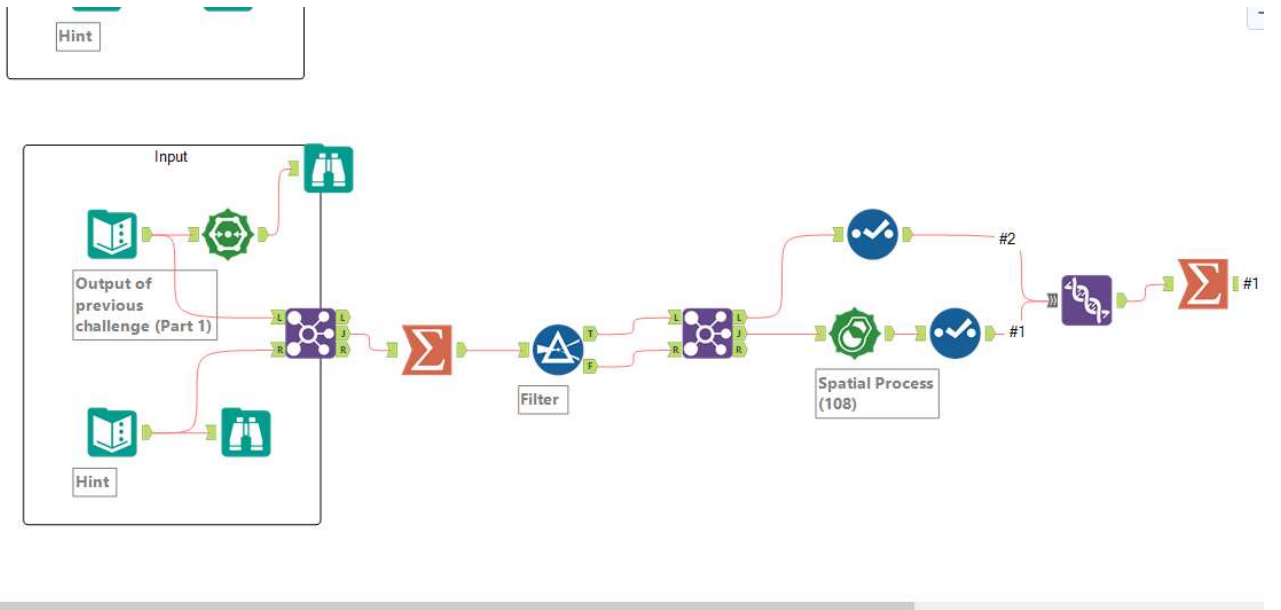

1 record displayed, 2 fields, 331 KB

Report Map Profile

1 of 1 Fields ▾ | Records 1 to 1

Record Map

1

0 0.1 0.2 0.3 mi

Results - Browse (121) - Input

2 of 2 Fields ▾ | Cell Viewer ▾ | 1 record displayed, 331 KB | Search | Data Metadata | Actions

Record	Map	BoundingRect
1	Map - View Browse Tool Report Tab	Polygon - View Browse Tool Map Tab