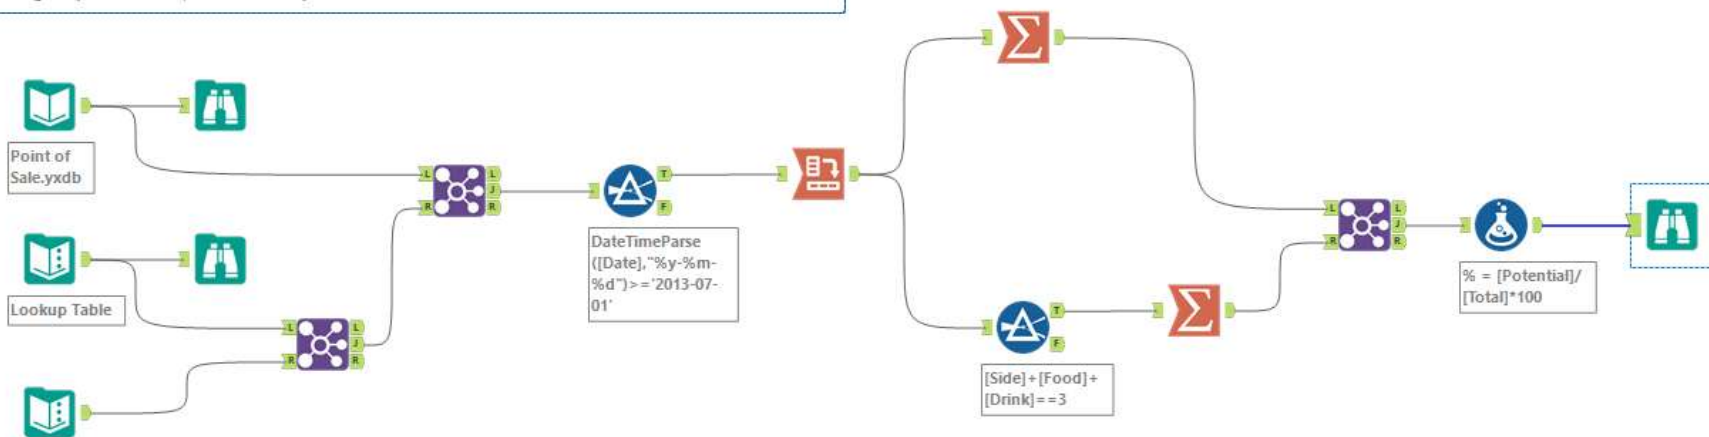

Hint:
Don't forget to join to the lookup table and filter by date.

results - Browse (101) - Input

3 of 3 Fields | Cell Viewer | 1 record displayed, 1215 bytes | ↑ ↓

Search

Data Metadata

Record	Potential	Total	%
1	10964	15497	70.7491772601149