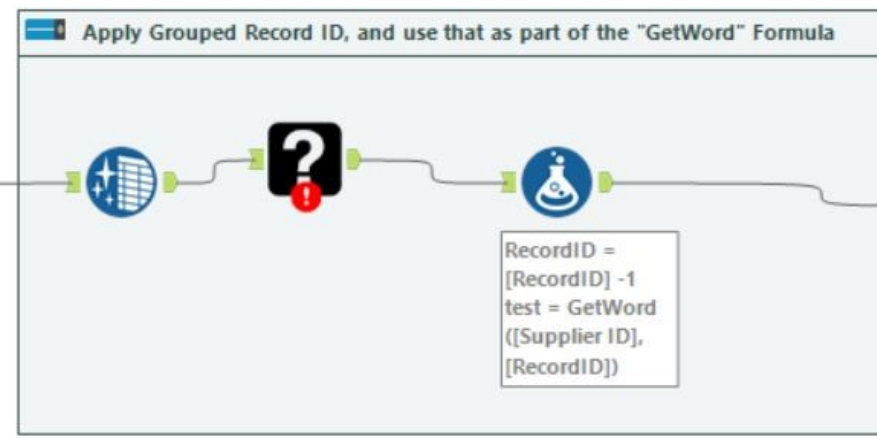

Events Meta Info

Horizontal

Show

Show Only When Running

Results - Workflow - Messages

All 0 Errors 0 Conv Errors 0 Warnings 0 Messages 0 Files