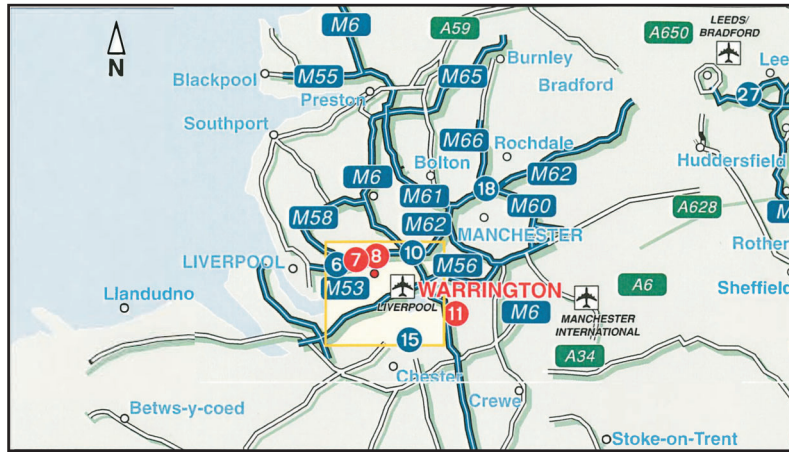

## Locator Map

## Public Transport

**By Rail.**  
 Warrington Central - 15 minutes by road.  
 Warrington Bank Quay - 15 minutes by road.

**By Air.**  
 Manchester - Approximately 30 minutes by road.  
 Liverpool - Approximately 25 minutes by road.

## Directions

Travelling from the M6 North/South exit motorway at Junction 21 a and join M62, exit M62 at junction 8 and follow main map.  
 From M62 East exit motorway at junction 8 and follow main map.  
 From M62 West exit motorway at junction 8 and follow main map.

United Utilities  
 Lingley Mere Business Park, Lingley Green Avenue  
 Great Sankey, Warrington  
 Cheshire, WA5 3LP

Tel: 01925 234000  
[www.unitedutilities.co.uk](http://www.unitedutilities.co.uk)