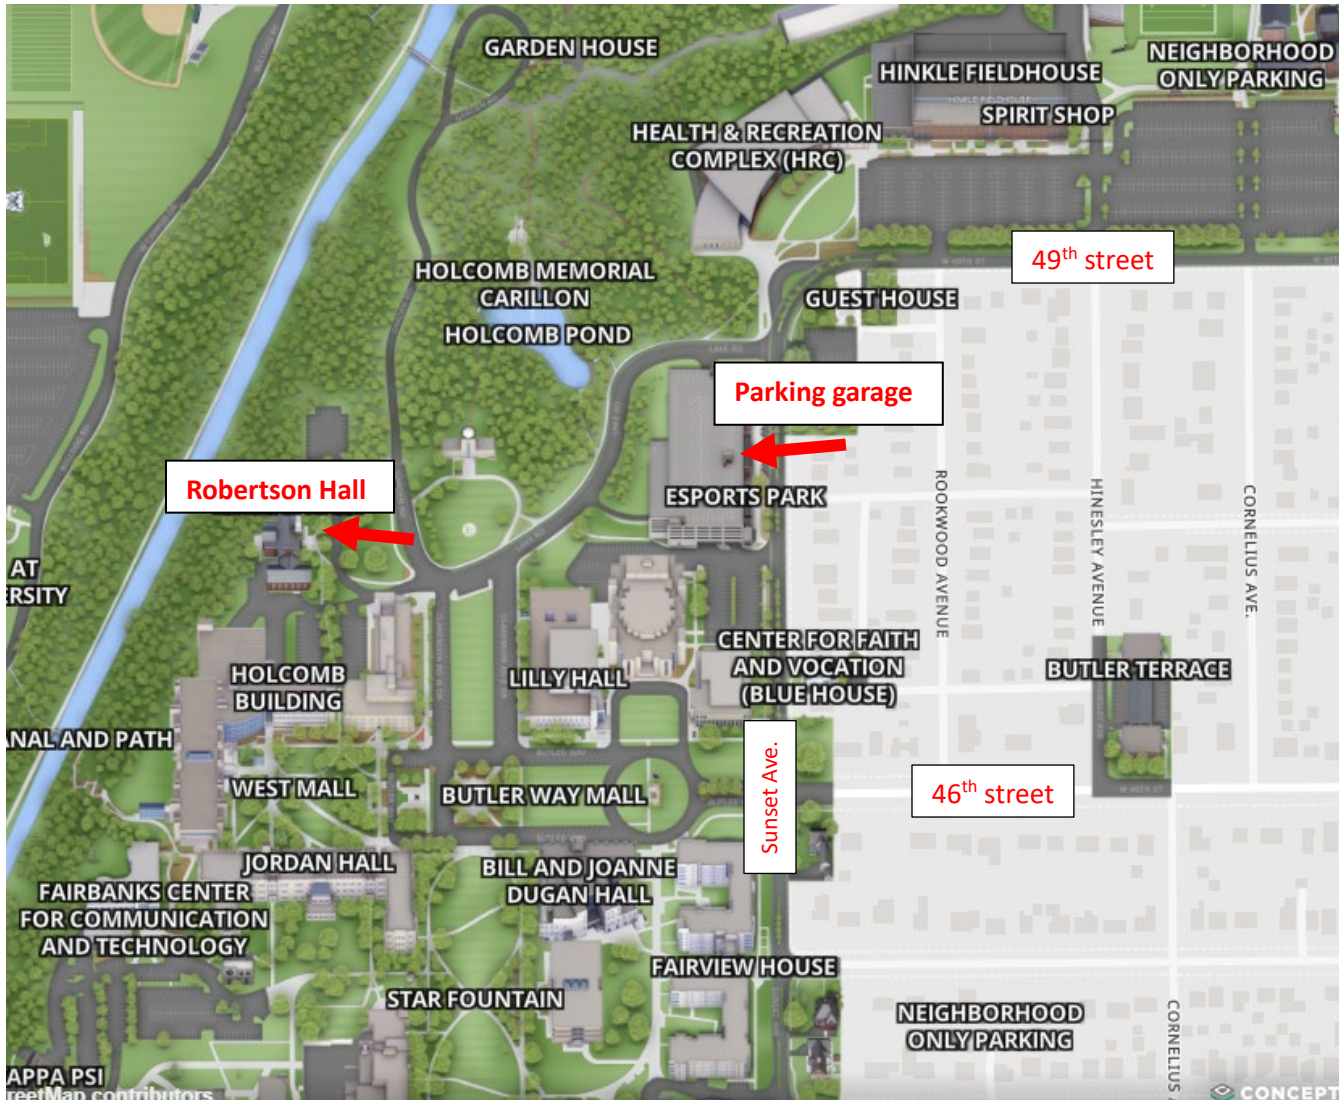

Robertson Hall is the only red brick building on campus. It houses the Office of Admissions. The entrance to the Ford Salon is on the right side of the building as you are facing the main entrance. There are stairs or an elevator to the room which is in the basement.